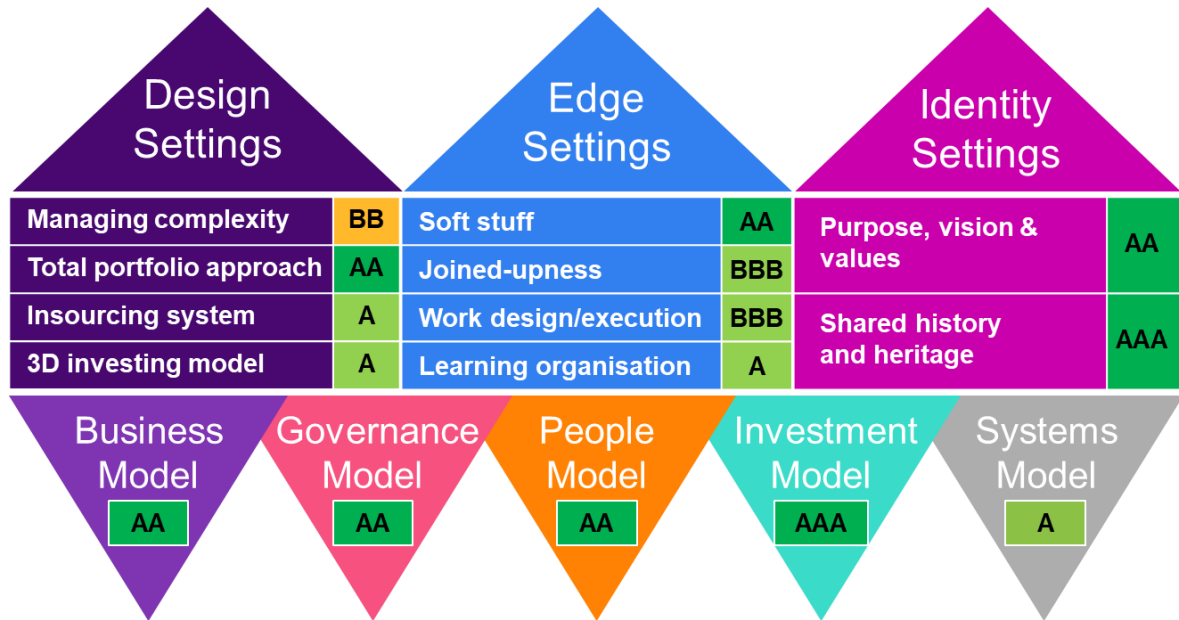

NZ Super ratings using WTW dual lens methodology

RAG analysis	Green = Best practice	Lime = Good practice	Amber = Moderate practice	Red = Poor practice
Ratings	AAA, AA	A, BBB	BB, B	CCC & below
NZ Super count	8	6	1	-